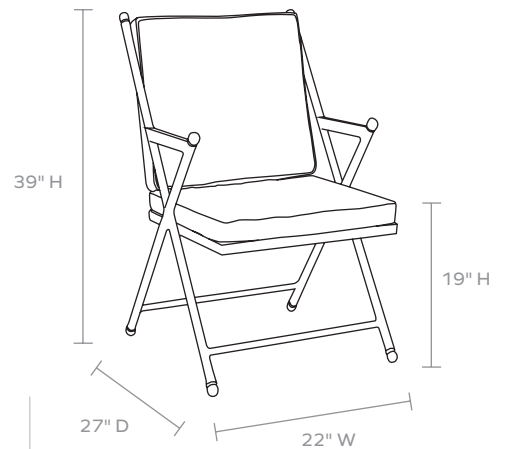

## BALTA DINING CHAIR

Sleek and substantial metal dining chair. Cushion comes upholstered in our base fabric, Aisek Ivory.

**MATERIAL**  
Metal

**DIMENSIONS**  
Overall: 22"W x 27"D x 39"H  
Arm Height: 25"  
Seat Depth: 20"  
Seat Height: 19"  
Seat Height (without cushion): 17"  
*Cushion height may vary from 1/2 to 1 inch*

**WEIGHT**  
41 lbs

*This item is handcrafted and may show slight variation in size from one piece to another.*

**FINISH**

Ash Gray

FABRIC WIDTH	FABRIC REPEAT						
	Plain < 1"	1" - 6"	7" - 14"	15" - 20"	21" - 27"	28" - 36"	Full Width Centered
54"	0%	15%	30%	35%	40%	45%	100%