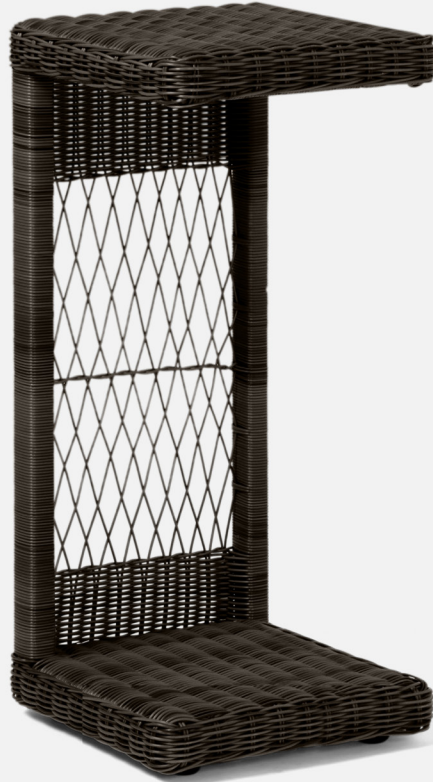

**OUTDOOR
APPROVED**

BELLAMY DRINK TABLE

Happy hour by the pool is a breeze with our Bellamy outdoor drink table, woven from faux wicker in a graywashed, light honey or off-white finish. The C-shaped design comfortably extends over a deck chair or chaise lounge, and the textured top is broad enough for a cocktail—or several.

NOT SUITABLE FOR FREEZING TEMPERATURES

MATERIAL

Faux Wicker

DIMENSIONS

10"L x 10"W x 24"H

WEIGHT

5 lbs

This item is handcrafted and may show slight variation in size from one piece to another.

FINISHES

Graywashed

Light Honey

Off-White