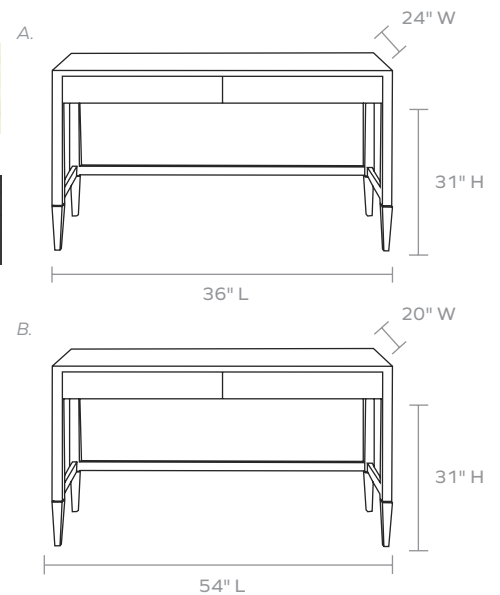

MATERIAL

Faux Raffia

DIMENSIONS

- A. 36"L x 24"W x 31"H
 - B. 54"L x 20"W x 31"H
 - C. 64"L x 30"W x 31"H
 - D. 72"L x 34"W x 31"H
- Clearance: 26"

NUMBER OF DRAWERS

- A & B: 2
- C & D: 3

FREE FLOATING

Yes

WEIGHT

- A. 66 lbs
- B. 78 lbs
- C. 150 lbs
- D. 162 lbs

***This item is handcrafted and may show slight variation in size from one piece to another.*

FINISHES

Off-White

Pristine

Seal

Black