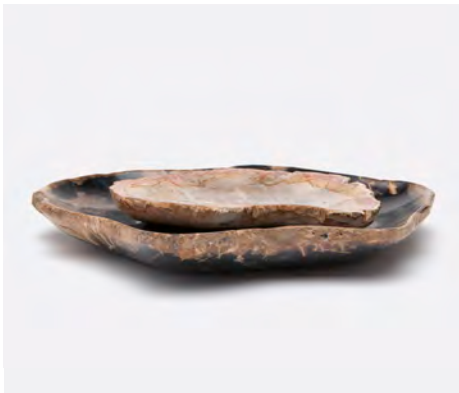

DASHIELL

Petrified wood becomes a work of art thanks to the polished shine of our Dashiell tray. Intricate patterns make for fascinating organic accents.

MATERIAL

Petrified Wood*

DIMENSIONS

- A. 7" L x 5" W x 1" H
11" L x 8" W x 1" H
Sold as set of 2
- B. 14" L x 11" W x 1" H
Sold individually

**Natural variations in this material may occur.*

FINISH

Natural