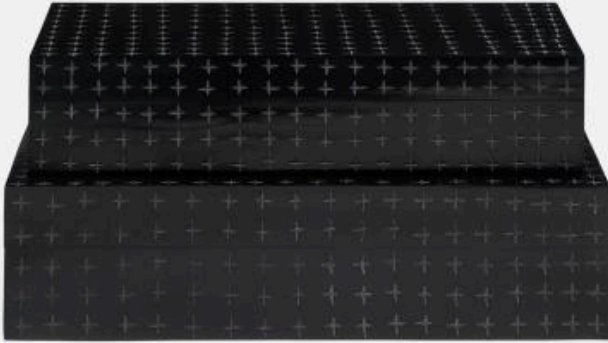

DENALI BOX SET

OBJDENALIBXKS2
MG064499

DENALI, Box, S/2, Black/White, Engraved Resin.

Made from the highest quality of resin with engraved cross patterns, the Denali box set embodies playful refinement.

MATERIAL

Engraved Resin

DIMENSIONS

7"L x 13"W x 3"H

SOLD AS

Set of 2

OUTDOOR SUITABLE

Not Outdoor Suitable

VARIATION TO BE EXPECTED

Yes

WEIGHT

7.90 lbs

FINISHES

Black/White