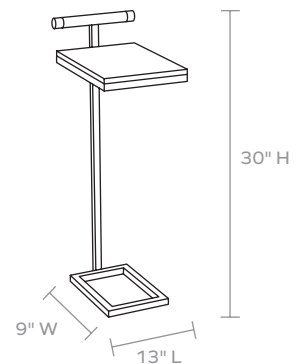

ELLERY ACCENT TABLE

Our extremely portable Ellery is the perfect table for simple couch-side convenience. A minimal metal base is topped with a faux shagreen panel and handle; use it for drinks, to hold a laptop while working, or to keep anything you need within arm's reach.

MATERIALS

Realistic Faux Shagreen/Steel

DIMENSIONS

13"L x 9"W x 30"H

Clearance: 28"

FREE FLOATING

Yes

WEIGHT

18 lbs

**This item is handcrafted and may show slight variation in size from one piece to another.

FINISHES