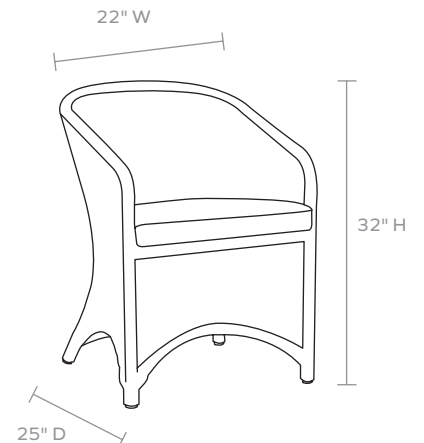

SUITABLE FOR FREEZING TEMPERATURES

MATERIAL

Twisted Faux Wicker

DIMENSIONS

22"W x 25"D x 32"H

WEIGHT

12 lbs

UPHOLSTERY INFORMATION

This item is handcrafted and may show slight variation in size from one piece to another.

FINISHES

Natural

Charcoal

Speckled White

Navy

Weathered Gray

FABRIC WIDTH

FABRIC REPEAT

54"	Plain < 1"	1" - 6"	7" - 14"	15" - 20"	21" - 27"	28" - 36"	Full Width Centered
	0%	15%	30%	35%	40%	45%	100%