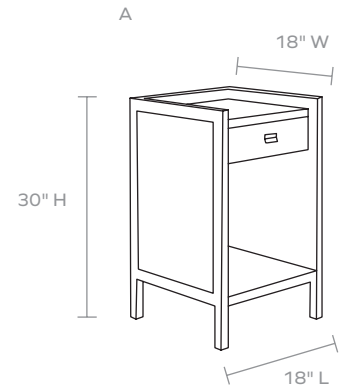

KENNEDY NIGHTSTAND

Nightstands and dresser with retro appeal. Our Kennedy pieces are covered in vintage faux shagreen and framed by a raised veneer border.

DIMENSIONS

A. 18"L x 18"W x 30"H

B. 30"L x 18"W x 30"H

Height to top: 28"

Overall Height: 30"

FREE FLOATING

Yes

WEIGHT

A. 51 lbs

B. 68 lbs

This item is handcrafted and may show slight variation in size from one piece to another.