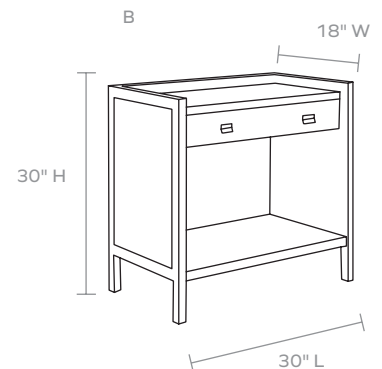

KENNEDY NIGHTSTAND

Nightstands and dresser with retro appeal. Our Kennedy pieces are covered in vintage faux shagreen and framed by a raised veneer border.

DIMENSIONS

A. 18"L x 18"W x 30"H

B. 30"L x 18"W x 30"H

Height to top: 28"

Overall Height: 30"

FREE FLOATING

Yes

WEIGHT

A. 51 lbs

B. 68 lbs

This item is handcrafted and may show slight variation in size from one piece to another.