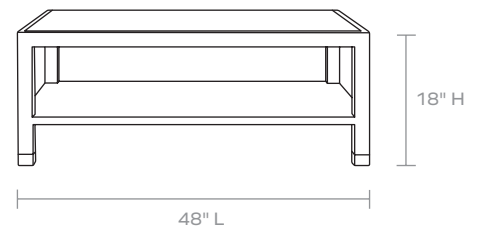

LAFEU COFFEE TABLE

The large Lafeu has a rectangular frame fully finished in our luxurious faux shagreen. A glass top reveals the piece's lower shelf, and the table's feet are capped in brass for a chic finishing detail.

MATERIAL

Realistic Faux Shagreen

DIMENSIONS

A. 48"L x 30"W x 18"H

Shelf Height: 7"

B. 48"L x 48"W x 18"H

Shelf Height: 7"

WEIGHT

A. 94 lbs

This item is handcrafted and may show slight variation in size from one piece to another.

FINISHES

A

B