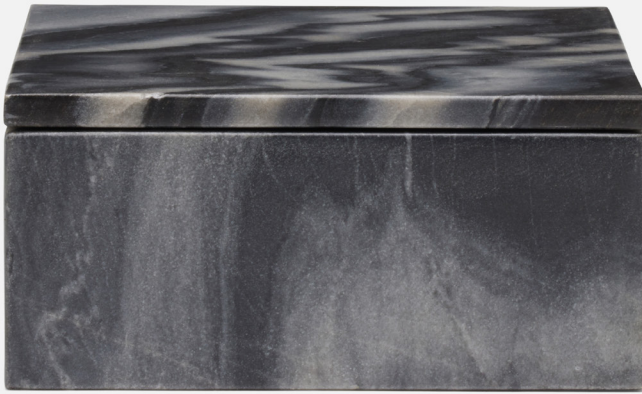

LAGO BOX

Each luxurious Lago box is carved and cut from a solid block of marble. The stone's natural striations appear as a continuous pattern throughout.

MATERIAL

Marble

DIMENSIONS

A. 8"L x 8"W x 3.25"H

B. 10"L x 5"W x 3.5"H

INTERIOR DETAIL

Gray Marble

SOLD AS

Multiples of 2

WEIGHT

A. 7.17lbs

B. 7.72lbs

FINISH

Gray Marble