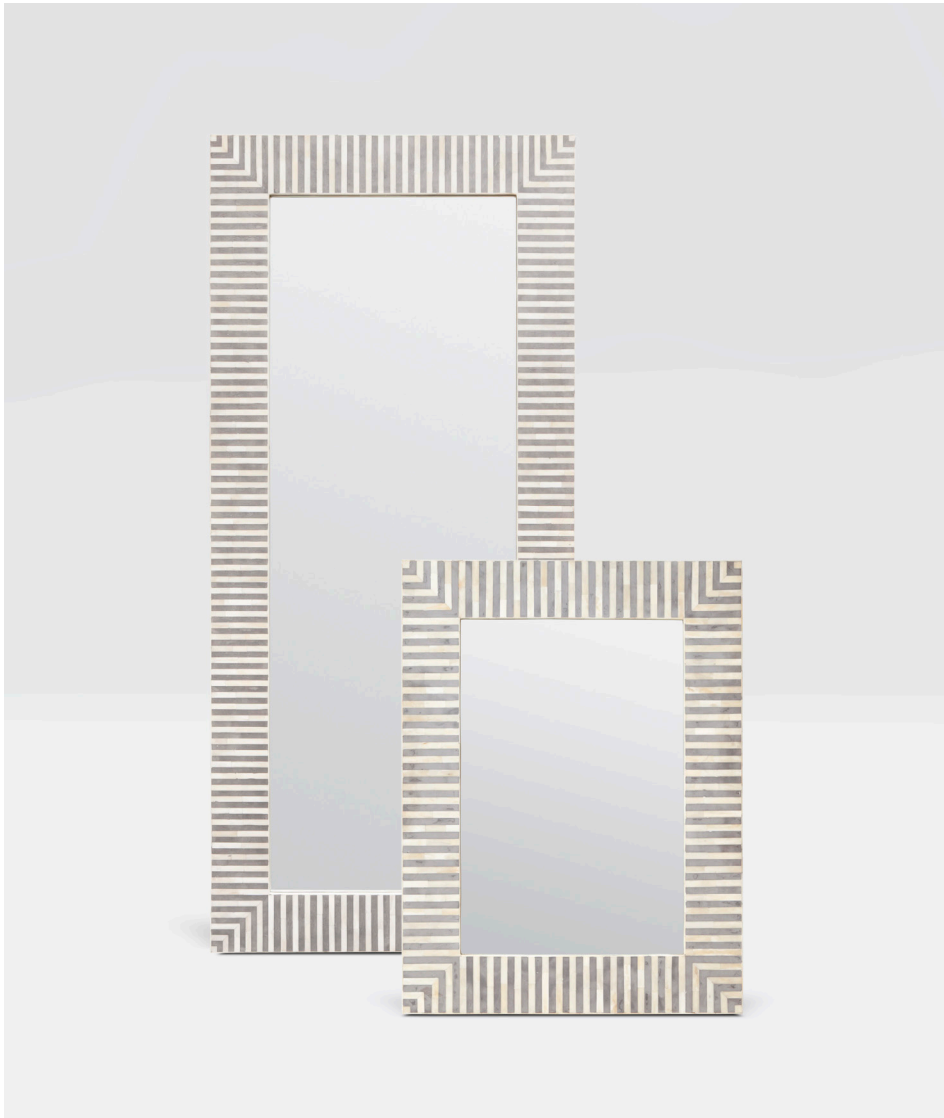

MALENA MIRROR

Natural bone is paired with gray resin, creating a graphic look. Each hand-set Malena is an individual work of art.

MATERIALS

Bone*/Resin

DIMENSIONS

- A. 30"W x 40"H
- B. 32"W x 72"H
- Depth: 1.25"

REFLECTION AREA

- A. 20"W x 30"H
- B. 22"W x 62"H

TYPE OF HARDWARE

D Ring

Our mirrors are designed to be hung by a professional, usually by wire. Actual hanging specifics vary on a case by case basis and depend on several variables, including the mirror weight and wall type. Incorrect hanging can result in damage to the mirror or the wall. Made Goods is not responsible for damage due to incorrect hanging of our pieces.

HANGING ORIENTATION

Portrait/Landscape

WEIGHT

- A. 28 lbs
- B. 65 lbs

MIRROR TYPE

Normal

**Natural variations in this material may occur.*

FINISHES

White/Gray

Natural/Natural