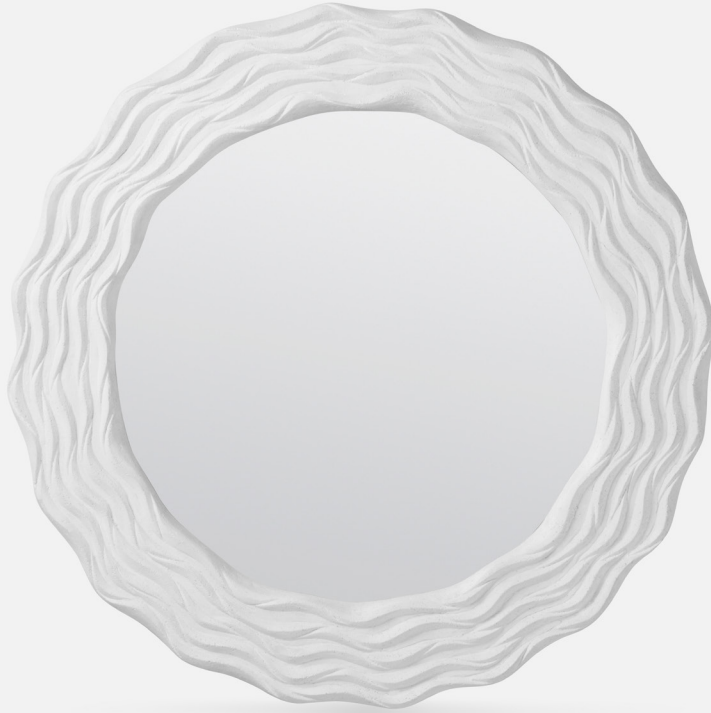

## VIOLA

Hand-carved ripples of cast stone make our Viola mirror striking and serene. With its expansive white frame, it's a calming presence in any indoor or outdoor setting.

### MATERIAL

Cast Stone

### DIMENSIONS

- A. 32"D  
Depth: 2"
- B. 40"D  
Depth: 2"
- C. 48"D  
Depth: 3"

### FINISH

White