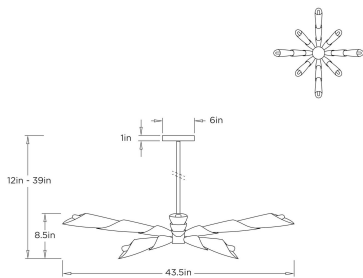

ARTERIOS

MORGAN FLUSH MOUNT

DL113 MORGAN FLUSH MOUNT ARTERIOS

DL113
Vintage Brass, Brass

This angular design echoes the slender, tapered form of the cerith shell. Each elongated shade is crafted from multiple vintage brass components that telescope from a brass-mounted pipe, casting light in a dramatic, all-directional display. Certified for damp locations and intended for interior use. Finish will vary.

APPEARANCE

Materials	Brass
Finishes	Vintage Brass
Finish Will Vary	Yes
Top Coat/Sealant	Yes

DIMENSIONS

Overall	Dia: 43.5 in x H: 12 in
Canopy	Dia: 6.0 in x H: 1 in
Chandelier	Dia: 43.5 in x H: 12 in
Maximum Hanging Height as Sold	41.5 in
Minimum Hanging Height as Sold	12 in

WIRING

Wire Rating	Damp
Cord	10 FT, Clear/Silver, SVT
Socket	8, Type B - E12
Suggested Bulb Type	T8
Maximum Wattage	25.0
Voltage	110-120 V

CERTIFICATIONS & COMPLIANCY

Certifications	Middle East, European Union, United Kingdom, Mexico, United States, Canada
Compliance	RoHS, UL/ETL, CB

SHIPPING

Product Weight	25.57 lbs
Gross Weight 1	33.57 lbs
Shipping Box 1	W: 38.5 in x D: 38.5 in x H: 20.0 in

CONTRACT

Contract Suitability	Contract Suitable As Is
----------------------	-------------------------