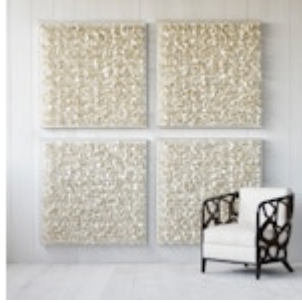

ADRIFT COCO WALL DECOR

SKU **1940-41**

PRICING SUBJECT TO CHANGE

05/11/2024 12:45 PM

PRODUCT SPECIFICATIONS

OVERALL DIMENSIONS: **45.5"SQ X 5"DP**

SHIPPING

DELIVERY METHOD: **TRUCK SHIP ONLY**

601 PARR BOULEVARD
RICHMOND, CA 94801

PHONE: (800) 274-7730
FAX: (404) 525-9911

WWW.PALECEK.COM

PALECEK