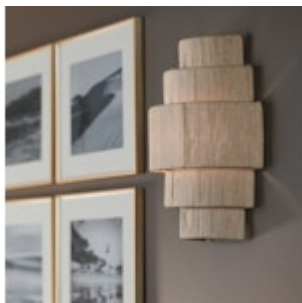

EVERLY 5 TIERED SCONCE, NATURAL

SKU **2442-79**

PRICING SUBJECT TO CHANGE

05/08/2024 12:54 PM

PRODUCT SPECIFICATIONS

OVERALL DIMENSIONS: **13.25"W X 7.5"DP X 19"H**

BACKPLATE DIMENSIONS: **4"W X .75"DP X 5.25"H**

BACKPLATE FINISH: **TAUPE**

SOCKET QTY: **1**

SOCKET TYPE: **E12**

BULB TYPE: **TYPE B / CANDELABRA**

BULB WATTAGE: **40 WATT MAX**

VOLTAGE: **120V**

CERTIFICATION: **UL/CUL LISTED DRY LOCATION**

WIRING: **HARD WIRED**

LED BULB COMPATIBLE: **YES**

DIMMER SWITCH COMPATIBLE: **YES**

SHIPPING

DELIVERY METHOD: **CAN BE SHIPPED VIA FEDEX**