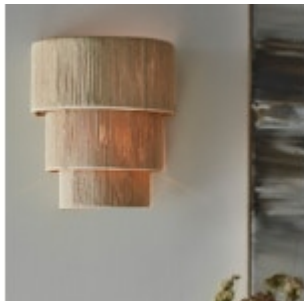

EVERLY 3 TIERED SCONCE, NATURAL

SKU **2445-79**

PRICING SUBJECT TO CHANGE

05/08/2024 12:52 PM

PRODUCT SPECIFICATIONS

OVERALL DIMENSIONS: 11"W X 8.5"DP X 13"H

BACKPLATE DIMENSIONS: 4"W X .75"DP X 5.25"H

BACKPLATE FINISH: **TAUPE**

SOCKET QTY: 1

SOCKET TYPE: **E12**

BULB TYPE: **TYPE B / CANDELABRA**

BULB WATTAGE: **40 WATT MAX**

VOLTAGE: **120V**

CERTIFICATION: **UL/CUL LISTED DRY LOCATION**

WIRING: **HARD WIRED**

LED BULB COMPATIBLE: **YES**

DIMMER SWITCH COMPATIBLE: **YES**

SHIPPING

DELIVERY METHOD: **CAN BE SHIPPED VIA FEDEX**