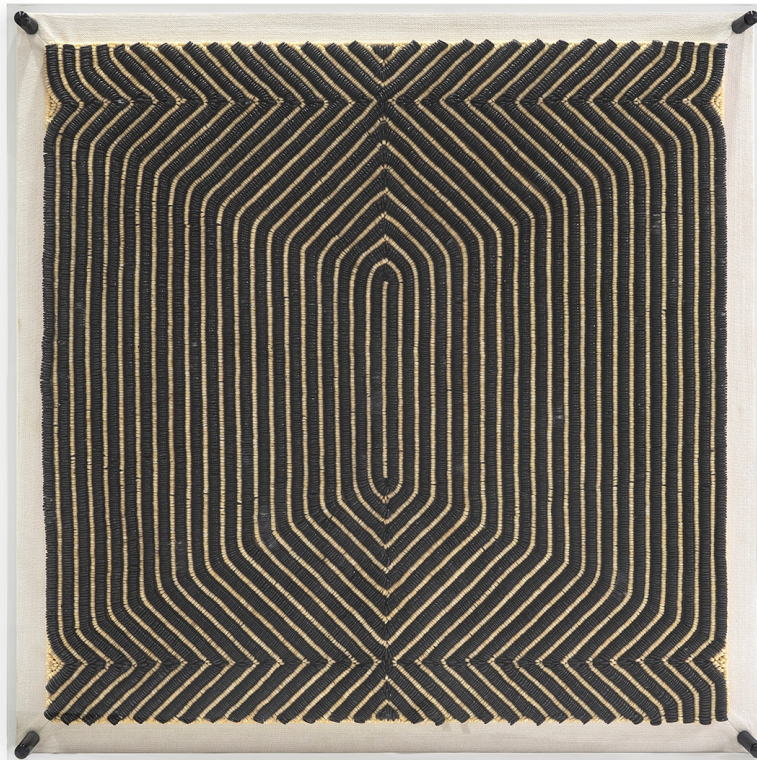

KUBA ACRYLIC WALL DECOR

SKU 1134-79

Hand-dyed white and black coconut shell beads sewn together over a soft white fabric with an acrylic front panel mounted with black metal hardware. Wall decor comes with metal hangers for mounting both vertically and horizontally.

PRICING SUBJECT TO CHANGE

05/12/2024 8:22 PM

601 PARR BOULEVARD
RICHMOND, CA 94801

PHONE: (800) 274-7730
FAX: (404) 525-9911

WWW.PALECEK.COM

PALECEK