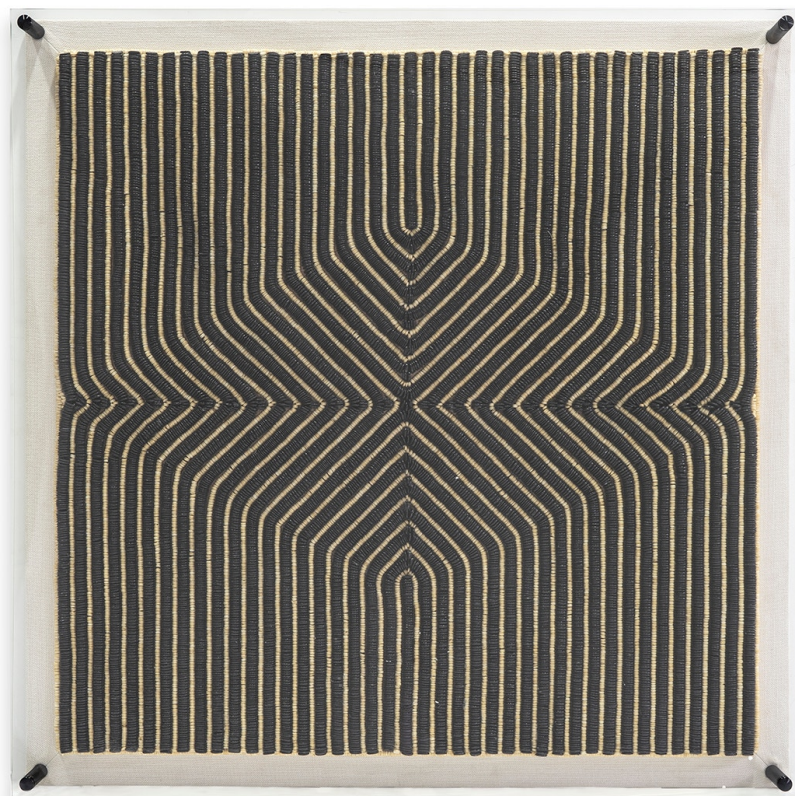

KYA ACRYLIC WALL DECOR

SKU 1139-79

Hand-dyed white and black coconut shell beads sewn together over a soft white fabric with an acrylic front panel mounted with black metal hardware. Wall decor comes with metal hangers for mounting both vertically and horizontally.

PRICING SUBJECT TO CHANGE

05/12/2024 8:21 PM

601 PARR BOULEVARD
RICHMOND, CA 94801

PHONE: (800) 274-7730
FAX: (404) 525-9911

WWW.PALECEK.COM

PALECEK