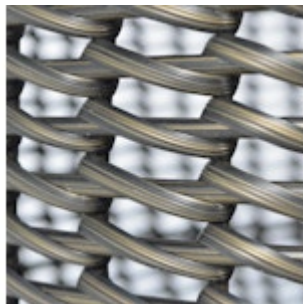

OUTDOOR OPEN WEAVE WICKER SWIVEL STOOL, ESPRESSO

SKU 7557-10

PRICING SUBJECT TO CHANGE

05/12/2024 8:56 PM

Powder-coated metal frame is intricately hand-woven with black all-weather synthetic wicker. Stool comes with a 360 degree swivel mechanism. Also available in white.

601 PARR BOULEVARD
RICHMOND, CA 94801

PHONE: (800) 274-7730
FAX: (404) 525-9911

WWW.PALECEK.COM

PALECEK

OUTDOOR OPEN WEAVE WICKER SWIVEL STOOL, ESPRESSO

SKU **7557-10**

PRICING SUBJECT TO CHANGE
05/12/2024 8:56 PM