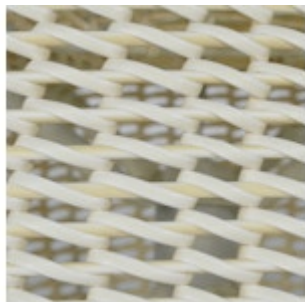

OUTDOOR OPEN WEAVE WICKER SWIVEL STOOL, CREAM

SKU 7557-05

PRICING SUBJECT TO CHANGE

05/12/2024 8:56 PM

Powder-coated metal frame is intricately hand-woven with white all-weather synthetic wicker. Stool comes with a 360 degree swivel mechanism. Also available in black.

OUTDOOR OPEN WEAVE WICKER SWIVEL STOOL, CREAM

SKU **7557-05**

PRICING SUBJECT TO CHANGE
05/12/2024 8:56 PM

PRODUCT SPECIFICATIONS

OVERALL DIMENSIONS: **25.5"D X 22.75"H**
SEAT: **17"H**

SHIPPING

DELIVERY METHOD: **CAN BE SHIPPED VIA FEDEX**