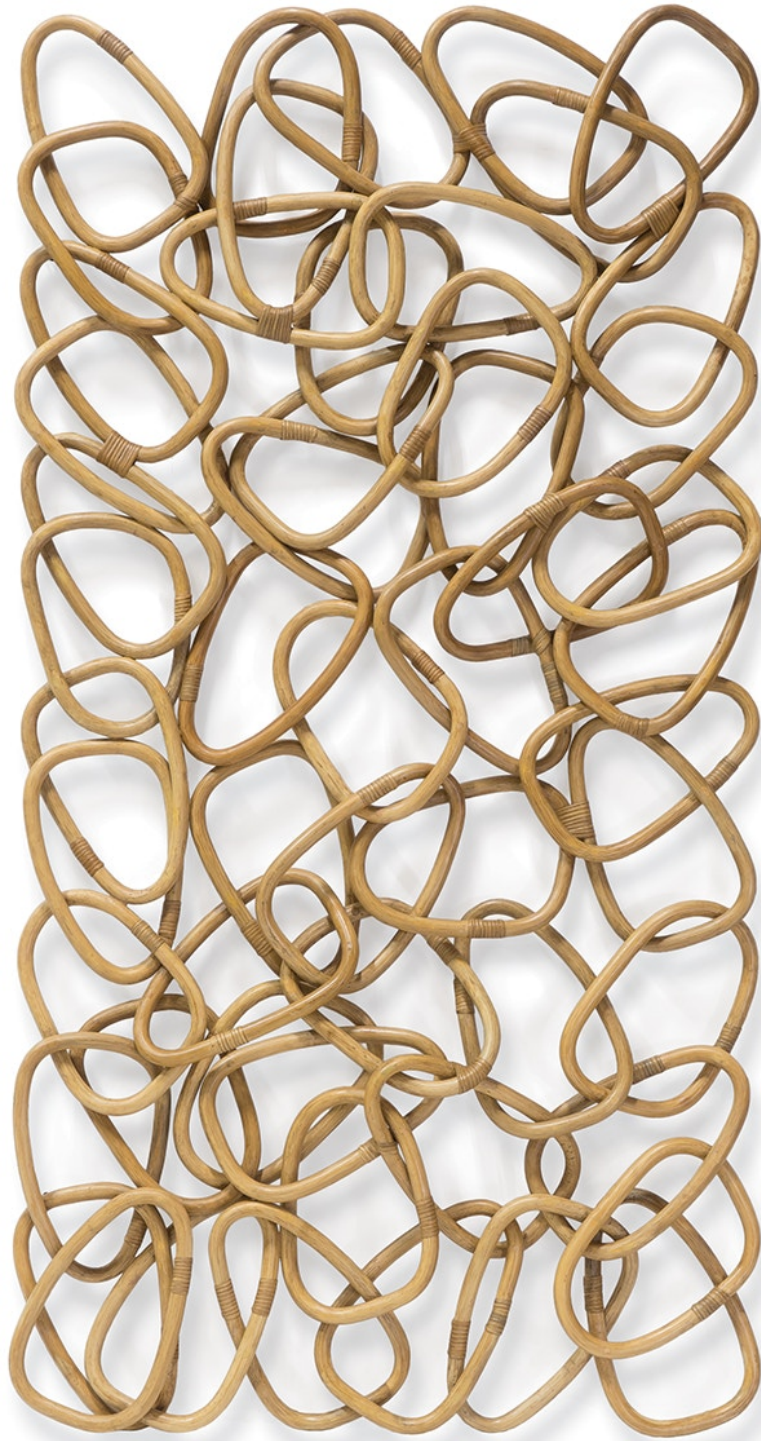

PALISADES RATTAN WALL DECOR

SKU **1196-83**

Pole rattan hand-bent and interlocked to form its geometric shape in a natural finish. Size and pattern may vary slightly. Wall decor comes with metal triangle brackets to mount both vertically and horizontally.

PRICING SUBJECT TO CHANGE

05/12/2024 8:56 PM

601 PARR BOULEVARD
RICHMOND, CA 94801

PHONE: (800) 274-7730
FAX: (404) 525-9911

WWW.PALECEK.COM

PALECEK

PALISADES RATTAN WALL DECOR

SKU **1196-83**