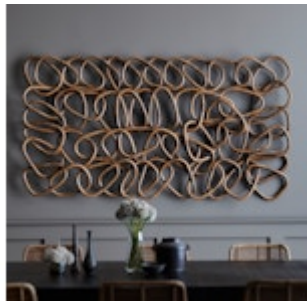

PALISADES RATTAN WALL DECOR

SKU **1196-83**

PRICING SUBJECT TO CHANGE

05/12/2024 8:56 PM

PRODUCT SPECIFICATIONS

OVERALL DIMENSIONS: **45"W X 5.5"DP X 85"H**

SHIPPING

DELIVERY METHOD: **TRUCK SHIP ONLY**

601 PARR BOULEVARD
RICHMOND, CA 94801

PHONE: (800) 274-7730
FAX: (404) 525-9911

WWW.PALECEK.COM

PALECEK