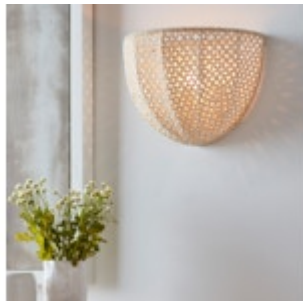

QUINN SCONCE

Hand-sewn wood and coco beads woven onto a powder coated metal frame. Professional installation recommended.

SKU **2415-79**

PRICING SUBJECT TO CHANGE

05/09/2024 1:26 PM

QUINN SCONCE

SKU **2415-79**

PRICING SUBJECT TO CHANGE

05/09/2024 1:26 PM

PRODUCT SPECIFICATIONS

OVERALL DIMENSIONS: **14.75"W X 7.5"DP X 10.5"H**

BACKPLATE DIMENSIONS: **5.25"D X 1.25"DP**

BACKPLATE FINISH: **CREAM**

SOCKET QTY: **1**