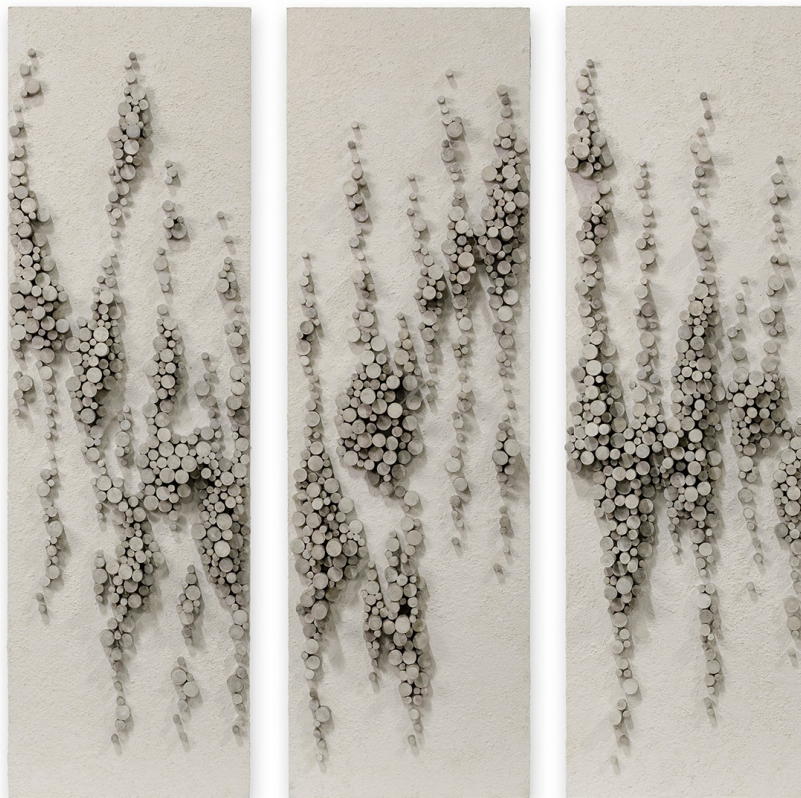

RAINFALL RATTAN WALL DECOR SET OF 3

SKU 1620-79

PRICING SUBJECT TO CHANGE

05/13/2024 10:17 AM

Hand-cut pole rattan in various sizes and lengths arranged over three white textured hardwood panels. Wall decor includes metal cleats for mounting both vertically and horizontally.

EACH PANEL: **18"W X 5.25"DP X 59"H**

SHIPPING

DELIVERY METHOD: **TRUCK SHIP ONLY**