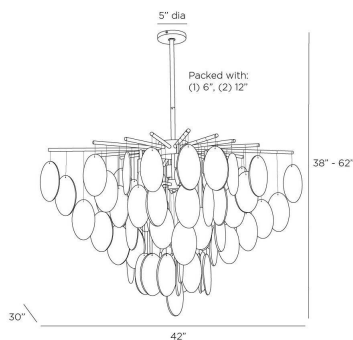

ARTERIOS

TIFFANY CHANDELIER

JAY JEFFERS

GJDLCO1

H: 38 IN, W: 42 IN, D: 30 IN,

Antique Brass, Smoke Luster Glass

This eight-light chandelier is slightly whimsical. Smoke luster glass discs bring a modern feel to this stunning wind chime design. An antique brass iron frame anchors the piece while adding a hint of industrialism. Finish will vary. Shown with a clear tubular bulb.

APPEARANCE

Material	Steel, Glass
Finish	Antique Brass, Smoke Luster
Finish Will Vary	Yes
Top Coat/Sealant	Yes

DIMENSIONS

Canopy	H: 1 IN, Dia: 5.00 IN
Chandelier	H: 31 IN, W: 42 IN, D: 31 IN
Minimum Hanging	H: 38 IN
Max Hanging Height	62 in

WIRING

Rating	Damp
Cord	10 FT, Clear/Silver, SVT
Socket	8, Type B - E12
Maximum Watt	60
Voltage	110-120 V

CERTIFICATIONS

Certifications	Mexico, United States, Canada
----------------	-------------------------------

COMPLIANCY

UL/ETL	Yes
CB	Yes
RoHS	Yes

SHIPPING

Shipping Requirements	Prop65,TruckShip
Product Weight	74 lbs
Gross Weight 1	105 lbs
Shipping Box 1	H: 20 IN, L: 49 IN, W: 37 IN

ADDITIONAL INFO

Features	Assembly Required
----------	-------------------