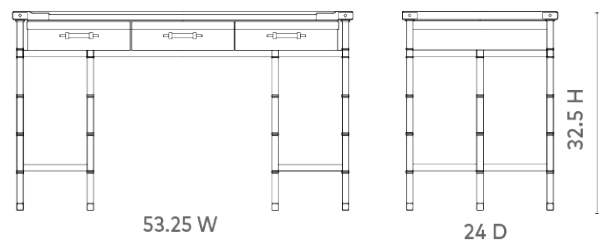

Toulon Desk, Black

TOU-350-401

53.25x24x32.5

Stitched Leather

Natural Canvas

Brushed Brass Accents

Tempered Glass Top

SCANITFORMOREDETAILS