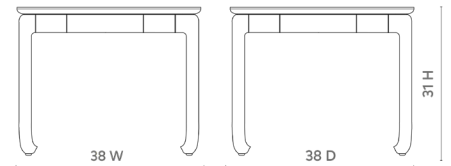

Bethany Game Table, Natural Twill

BTH-330-6124

38w x 38d x 31h

Clear Lacquered Grasscloth & Chow-Style Feet

4 Drawers with Veneer Interior

Soft Closing Glides

Glass Tempered Top

SCAN IT FOR MORE