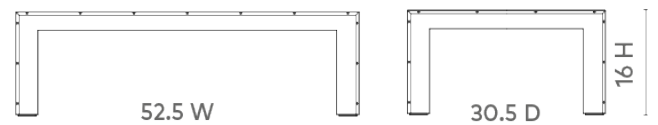

Melissa Coffee Table, Burl

MLS-300-24

52.5x30.5x16

Clear Lacquered Burl Wood and Veneers

Brushed Brass Trim

Foot Levelers

SCANITFORMOREDETAILS