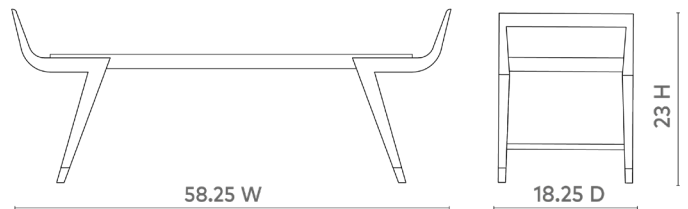

Delon Bench, Natural

DEL-520-98

58.25x18.25x23

Clear Lacquered Cersed Oak

Brass Sabots

SCANITFORMOREDETAILS