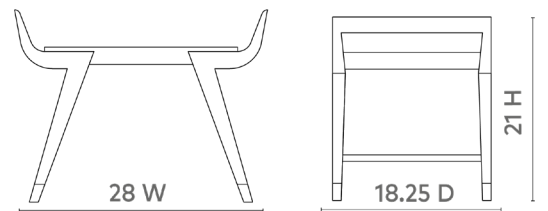

Delon Stool, Driftwood

DEL-500-92

28x18.25x21

Clear Lacquered Solid Driftwood Oak

Brass Sabots

SCANITFORMOREDETAILS

VILLA & HOUSE
www.VandH.com