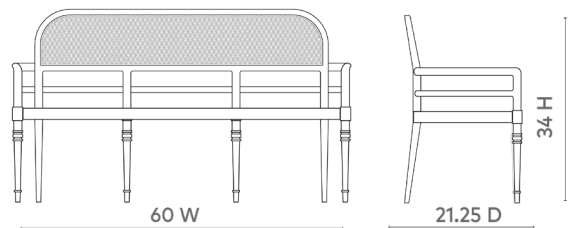

### EDA-520-92

60x21.25x34

Clear Lacquered Solid Driftwood Oak

Off-White Boucle Fabric

Foot Levelers

SCANITFORMOREDETAILS

VILLA & HOUSE  
www.VandH.com