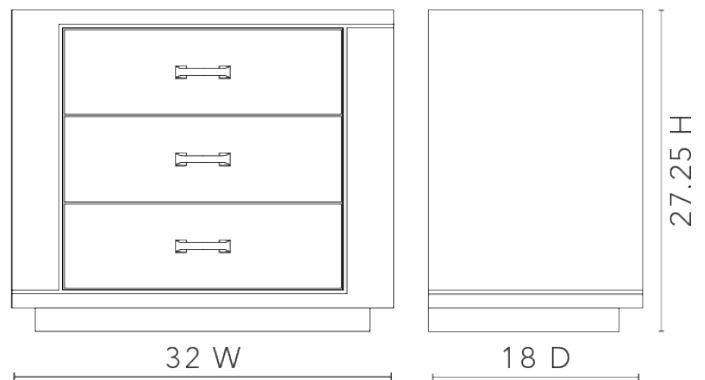

Ethan 3-Drawer End Table, Navy Blue

ETH-130-469-894

32w x 18d x 27.25h

Clear Lacquered Bleached Grasscloth

Satin Bronze Finished Cast Metal

SCAN IT FOR MORE DETAILS

VILLA & HOUSE
www.VandH.com