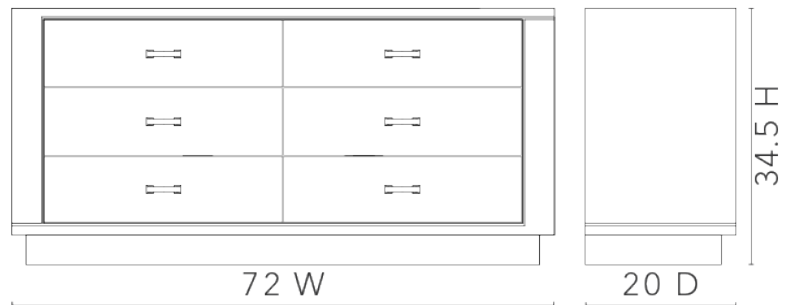

## Ethan 6-Drawer, Navy Blue

**ETH-250-469-894**

72w x 20d x 34.5h

Clear Lacquered Bleached Grasscloth

Satin Bronze Finished Cast Metal

SCAN IT FOR MORE DETAILS

**VILLA & HOUSE**  
www.VandH.com