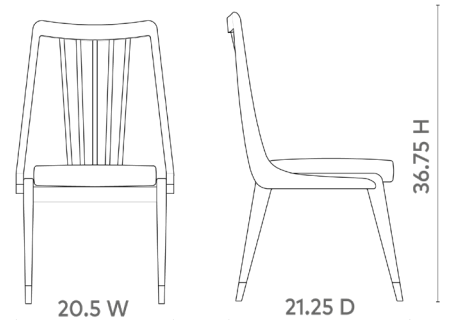

## Fiona Chair, Jet Black

---

### **FNA-550-91**

20.5w x 21.25d x 36.75h

Clear Lacquered Cered Cape Lilac Mahogany

Natural Linen Cushion

Polished Brass Sabots

SCANITFORMOREDETAILS

**VILLA & HOUSE**  
www.VandH.com