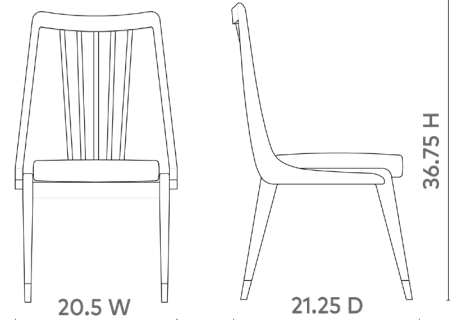

Fiona Chair, Natural

FNA-550-98

20.5w x 21.25d x 36.75h

Clear Lacquered Ceredis Cape Lilac Mahogany

Natural Linen Cushion

Polished Brass Sabots

SCANITFORMOREDETAILS

VILLA & HOUSE
www.VandH.com