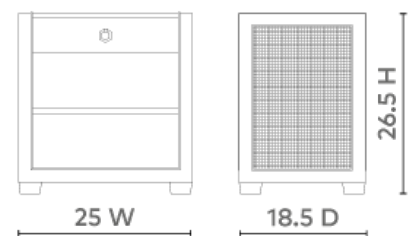

Karen 1-Drawer End Table, Driftwood

KRN-110-92

25x18x26.5

Clear Lacquered Cered Oak

Bronze Metal Finish Accents

1 Fixed Shelf

Soft Closing Glides

Foot Levelers