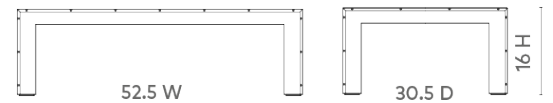

Melissa Coffee Table, Midnight Blue

MLS-300-18

52.5x30.5x16

Pigmented Lacquered Wood and Veneers

Brushed Brass Trim

Foot Levelers

SCANITFORMOREDETAILS

VILLA & HOUSE
www.VandH.com