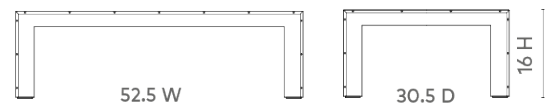

### **MLS-300-09**

52.5x30.5x16

Pigmented Lacquered Wood and Veneers

Brushed Brass Trim

Foot Levelers

SCANITFORMOREDETAILS