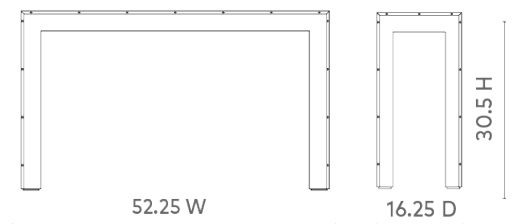

### **MLS-400-18**

52.25x16.25x30.5

Pigmented Lacquered Wood and Veneers

Brushed Brass Trim

Foot Levelers

SCANITFORMOREDETAILS

VILLA & HOUSE  
www.VandH.com