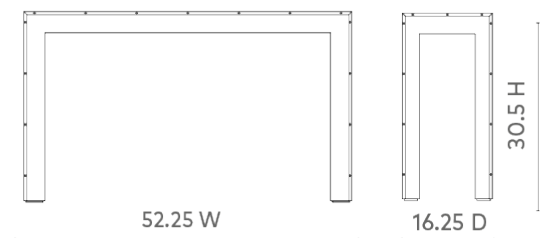

Melissa Console Table, Burl

MLS-400-24

52.25x16.25x30.5

Clear Lacquered Burl Wood and Veneers

Brushed Brass Trim

Foot Levelers

SCANITFORMOREDETAILS

VILLA & HOUSE
www.VandH.com