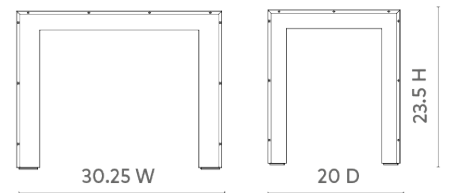

Melissa Side Table, Midnight Blue

MLS-100-18

30.25x20x23.5

Pigmented Lacquered Wood and Veneers

Brushed Brass Trim

Foot Levelers

SCANITFORMOREDETAILS

VILLA & HOUSE
www.VandH.com