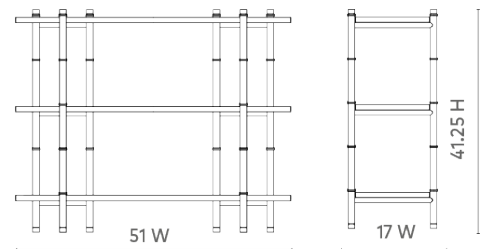

Reneau Low Shelf, Black

REN-425-401

51x17x41.25

Black Leather

Antique Brass Accents

SCANITFORMOREDETAILS

VILLA & HOUSE
www.VandH.com