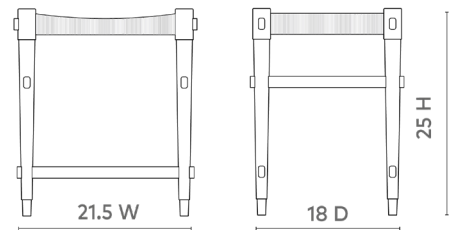

Rope Counter Stool, Eggshell White

RPE-575-09

21.5w x 18d x 25h

Pigmented Lacquered Mahogany

White Weaved Rope

SCAN IT FOR MORE

VILLA & HOUSE
www.VandH.com