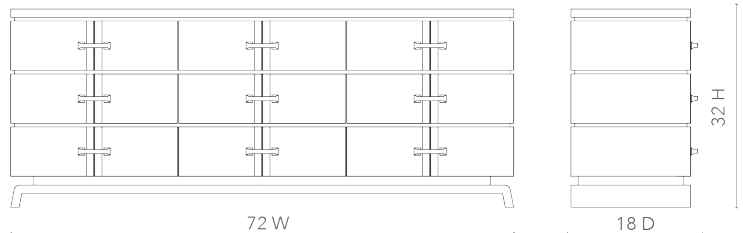

SCAN IT FOR MORE DETAILS

VILLA & HOUSE
www.VandH.com