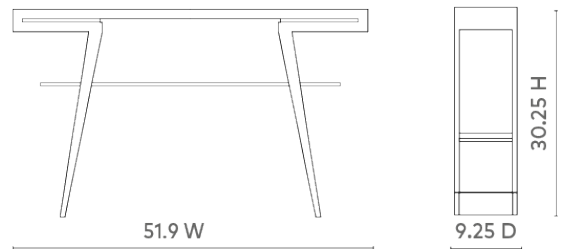

Zelda Console, Antique Brass

ZEL-400-803

51.5x9.25x30.25
Antique Brass & Bronze
Glass Shelf

SCANITFORMOREDETAILS

VILLA & HOUSE
www.VandH.com