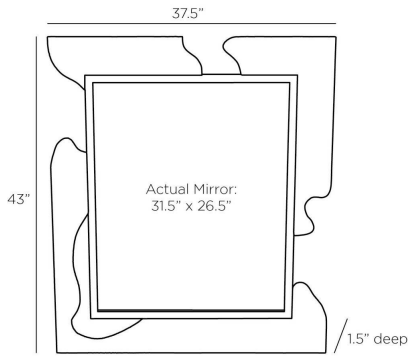

ARTERIO RS

ZAYDEN MIRROR

WMI27

H: 43 IN, W: 37.5 IN, D: 1.5 IN,

Antique Brass, Iron

Contract Suitable As Is

An abstract work of art, the free-flowing frame of Zayden is finished in antique brass. Reminiscent of a puzzle piece, this textural style is left intentionally asymmetrical to enchant the eye. Security cleat hardware allows vertical or horizontal placement. Finish will vary.

APPEARANCE

Material	Iron, Mirror
Finish	Antique Brass, Plain
Finish Will Vary	Yes
Top Coat/Sealant	Yes

DIMENSIONS

Actual Mirror	H: 31.5 IN, W: 26.5 IN
---------------	------------------------

SHIPPING

Shipping Requirements	TruckShip
Product Weight	51 lbs
Gross Weight 1	61 lbs
Shipping Box 1	H: 42 IN, L: 48.5 IN, W: 6.55 IN

ADDITIONAL INFO

Features	T-Screw Hardware Included
Hanger Position	All Four Directions
Hanger Type	Security Cleat
Hanger Size	18"

CONTRACT

Contract Suitable	Yes
-------------------	-----